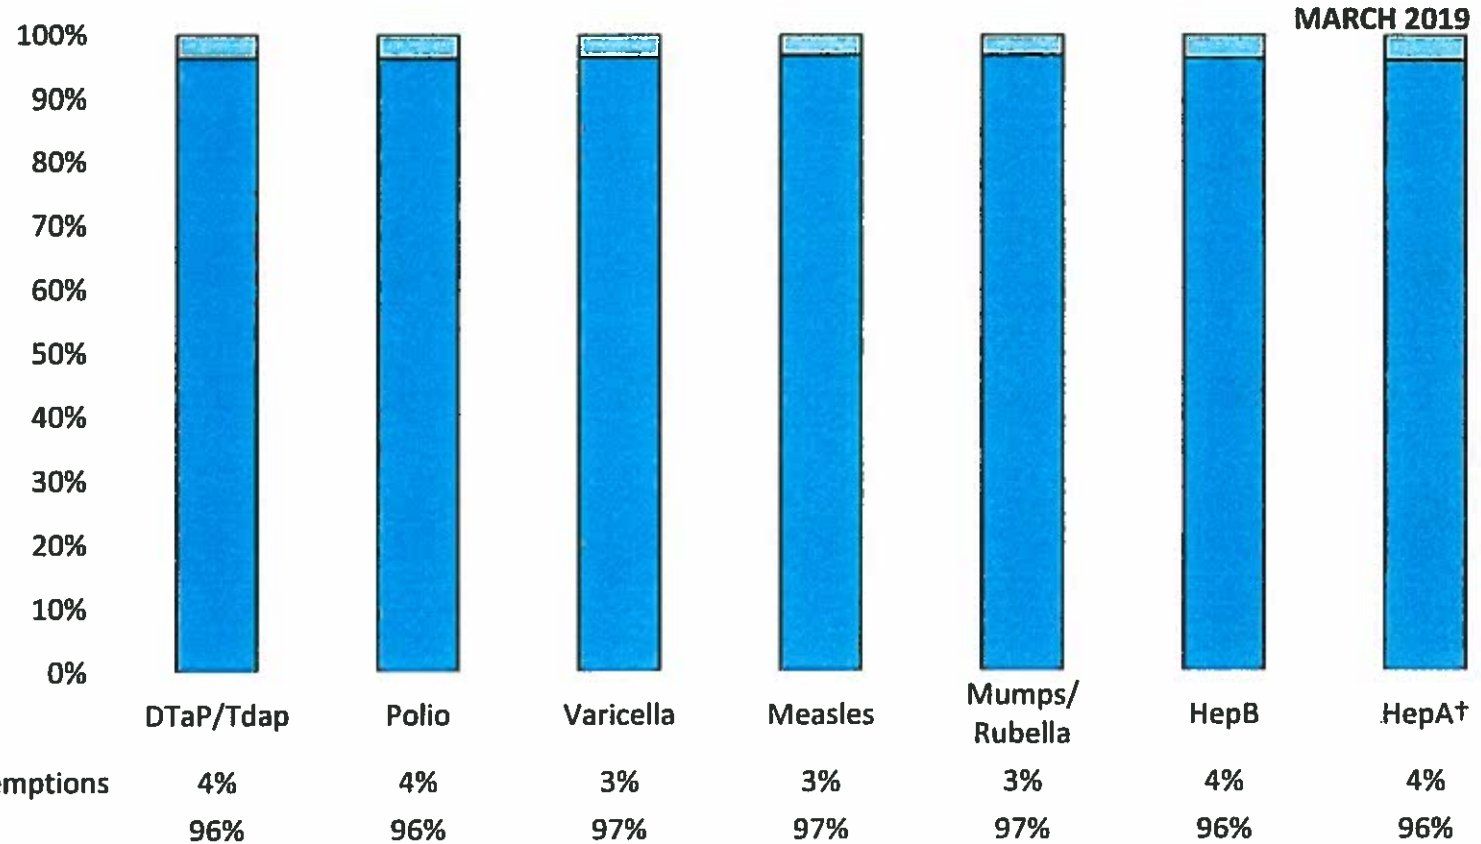

How many kids at Philomath Elementary School are vaccinated?*

Number of children at the school**: 375

Percent of children with no immunization or exemption record: 0%

Percent of children with a medical exemption for one or more vaccine(s): 0%

* Not all immunizations are required for all grades. These numbers may not total 100% if some children have medical exemptions, or are incomplete or in process with immunizations but do not need an exemption because they are on schedule.