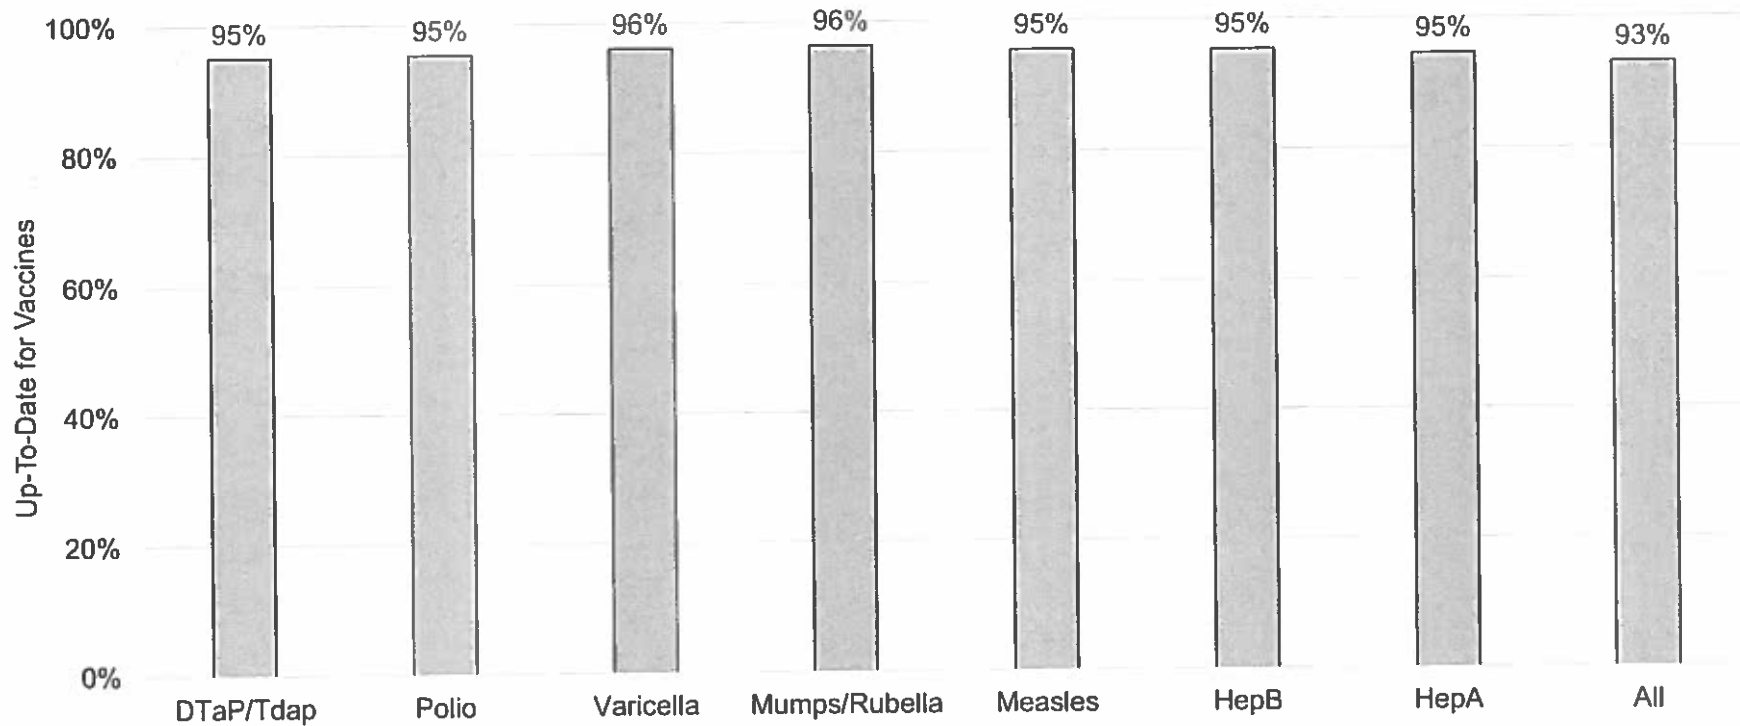

How many school-age kids* are up-to-date on vaccines in your county?

□ Benton County

*Kindergarten through 12th grade

Assessment date: 03/04/2019

Data source: Immunization Primary Review Summary Reports

How many kids younger than school-age* are up-to-date on vaccines in your county?