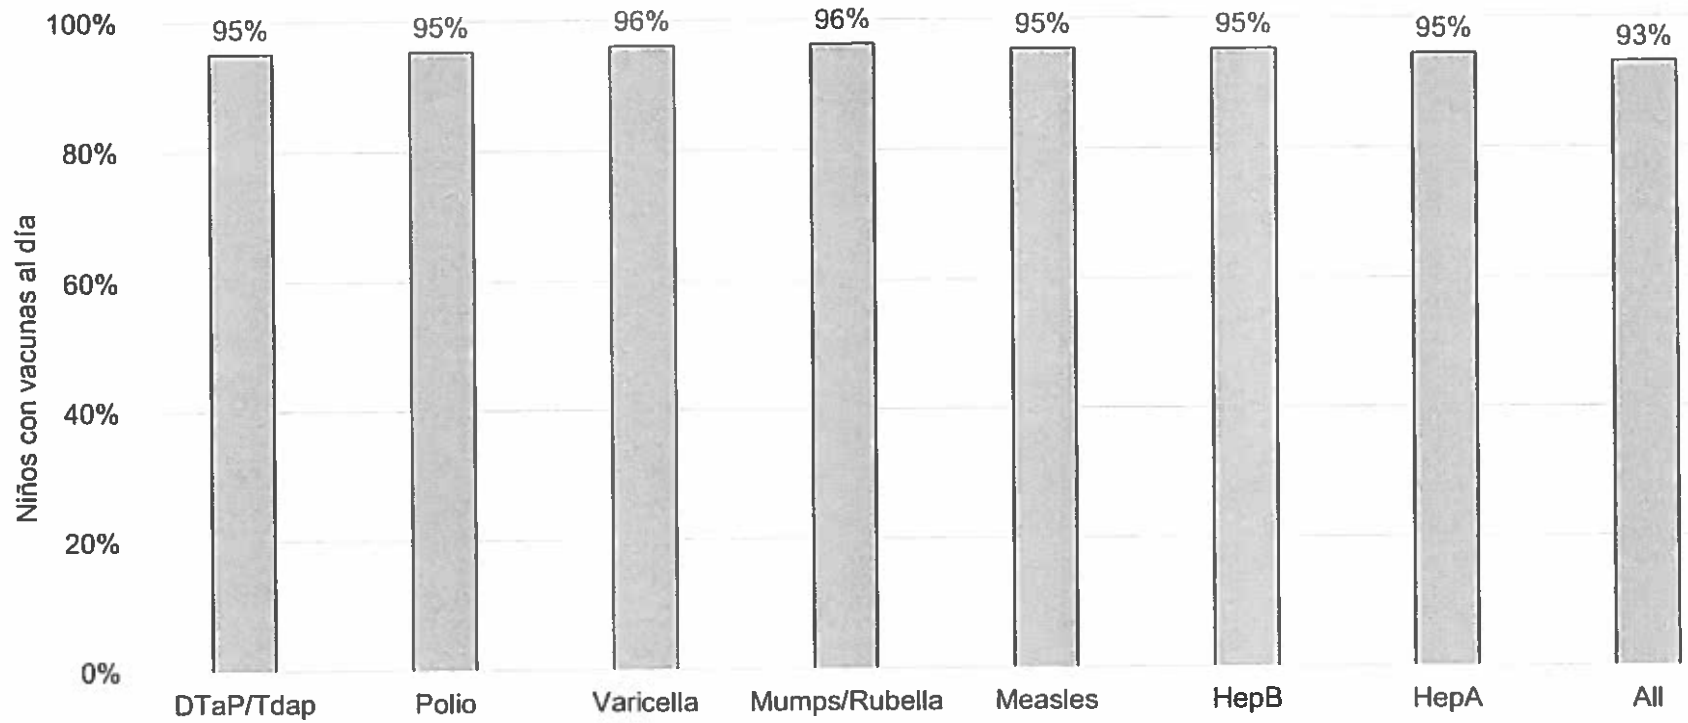

¿Cuántos niños en edad escolar* están al día con las vacunas en su condado?

□ Benton County

*Jardín de infancia hasta el grado 12

Fecha de evaluación: 04/03/2019

Fuente de datos: Informes de Resumen de Inmunización Primaria