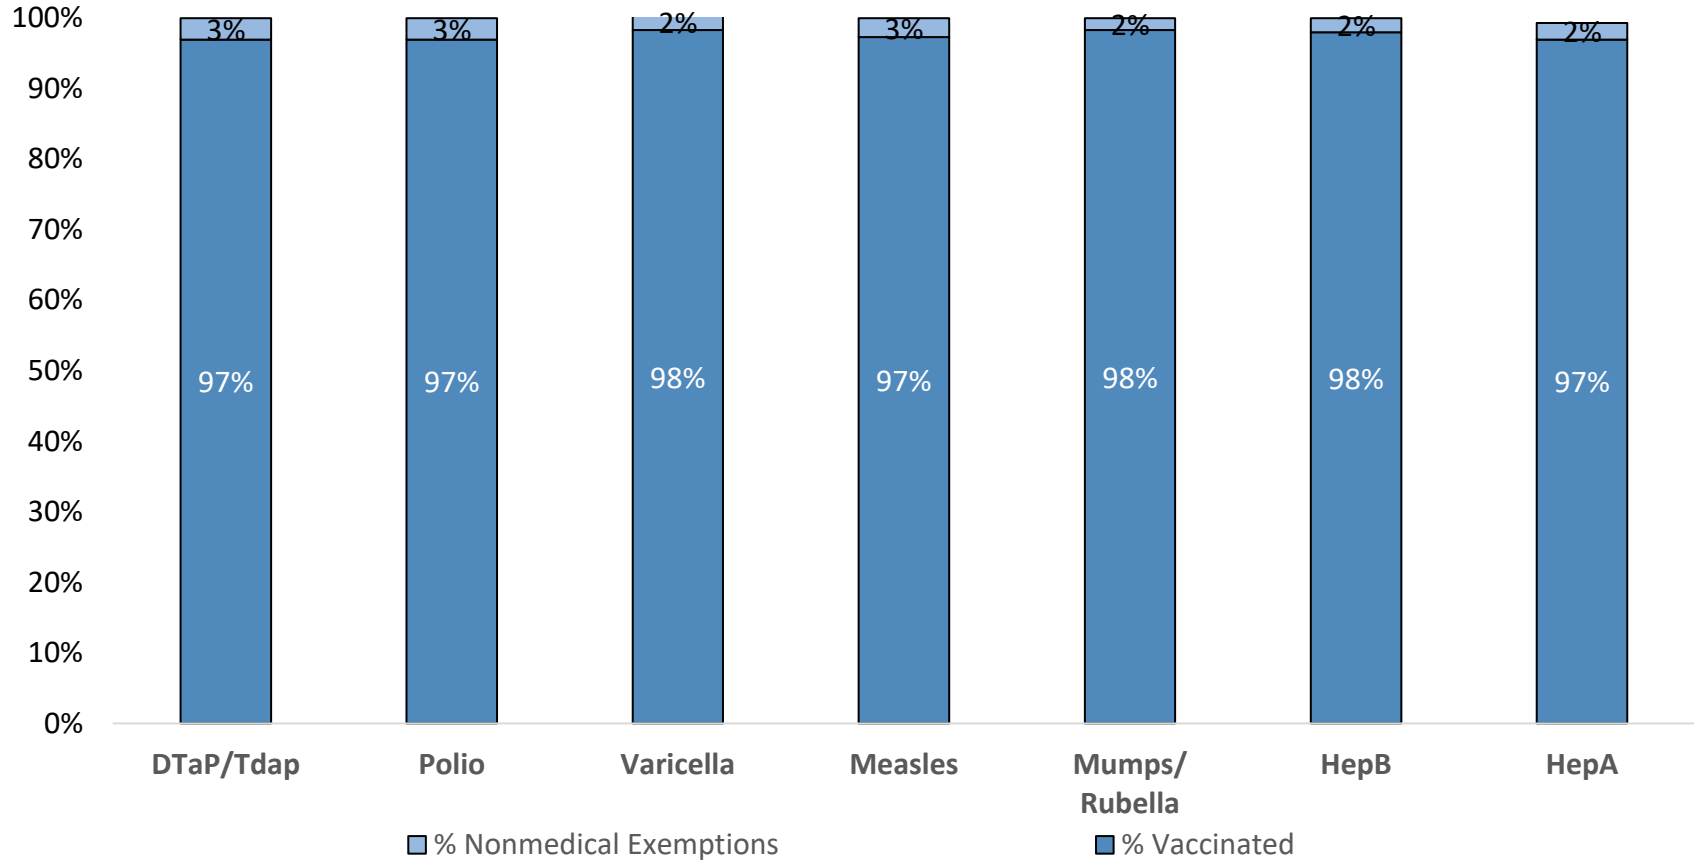

How many kids at Philomath Elementary School are vaccinated: March 2021*

Number of children at the school**:
 Percent of children with no immunization or exemption record:
 Percent of children with a medical exemption for one or more vaccine(s):

297

0%

0%

* Not all immunizations are required for all grades. These numbers may not total 100% if some children have medical exemptions, or are incomplete or in process with immunizations but do not need an exemption because they are on schedule.